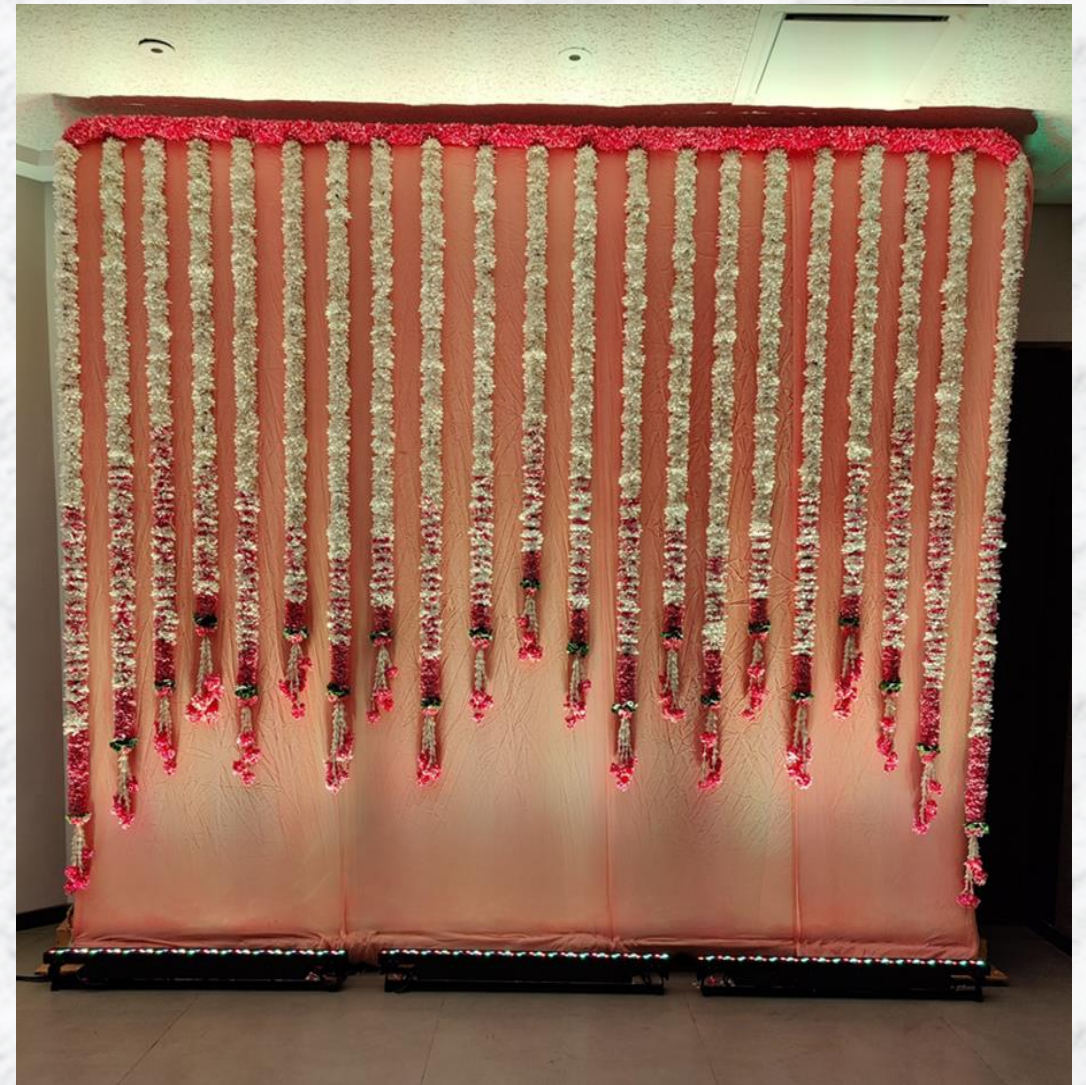

*PRE-WEDDING
CELEBRATION*

ENGAGEMENT

HALDI & MEHENDI MAIN ENTRANCE

HALL ENTRANCE

PHOTOBOOTH

BACKDROP

DIWAN ARRANGEMENT

BACKDROP FOR BRIDAL SOFA

CHAIR COVERS

SANGEET